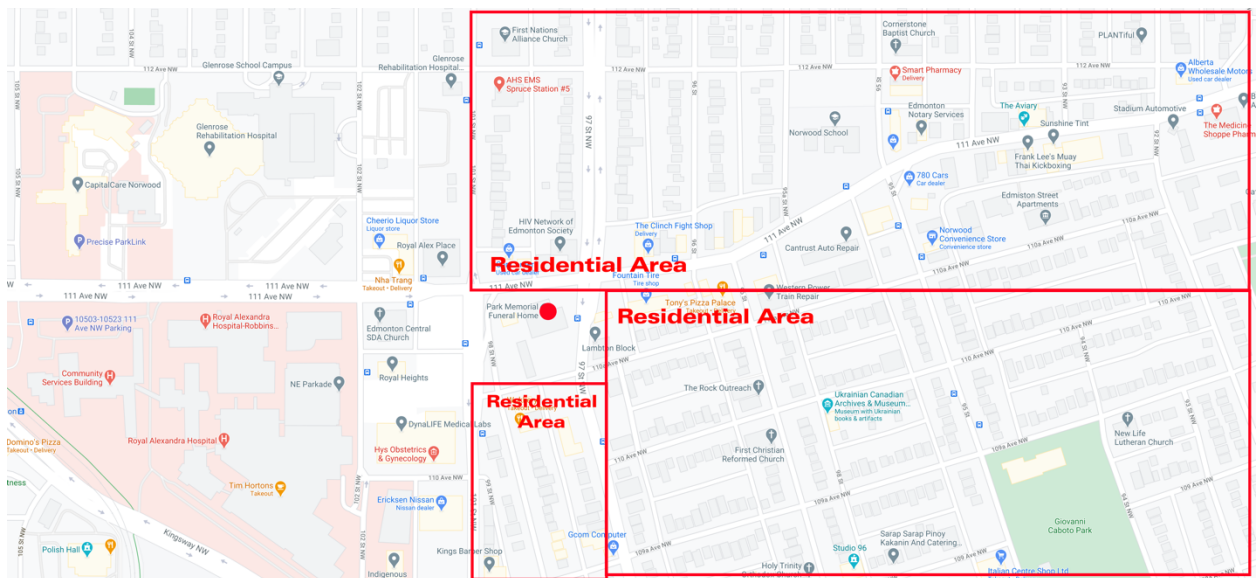

Edmonton Crematoriums

Capital City Cremations – Located 900m from proposed location

Hainstock's Funeral Home & Crematorium

Memories Funeral Home

Park Memorial Funeral Home

Serenity Funeral Home

Trinity Crematorium

Westlawn Funeral Home

Alberta Wilbert Crematorium

Pointe West Crematorium