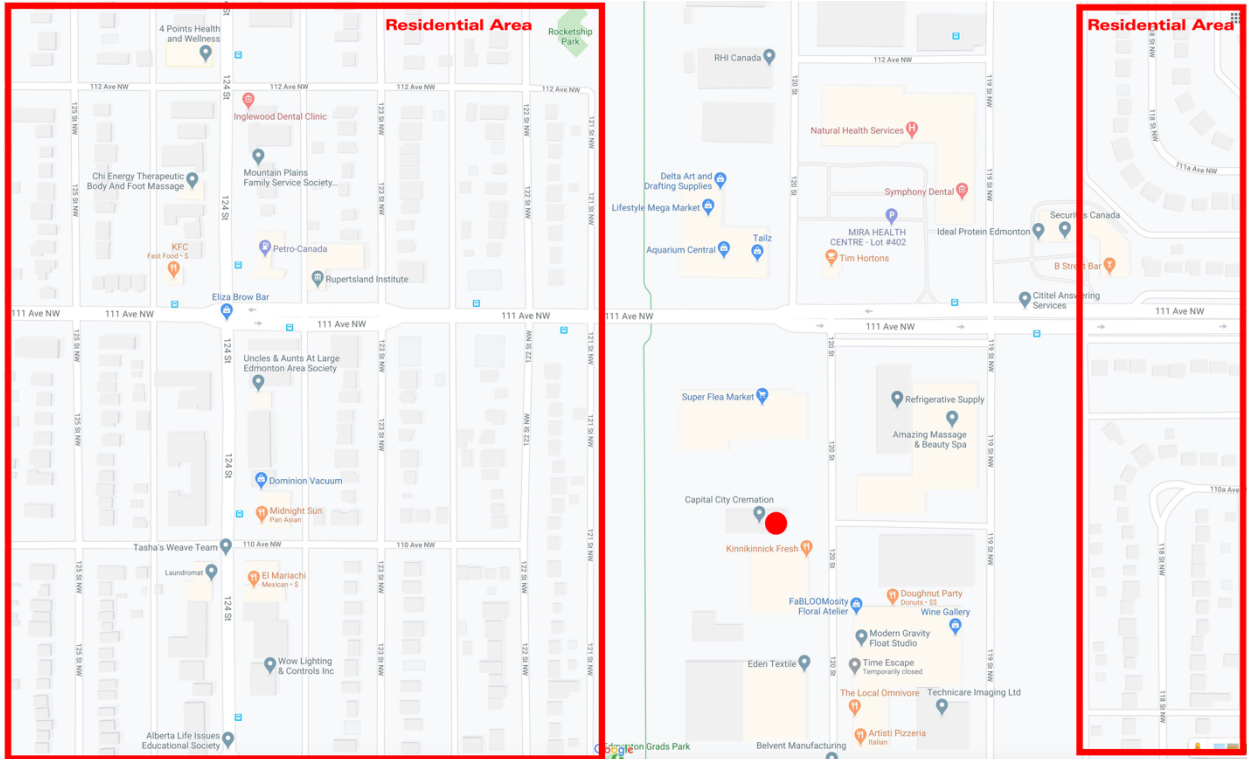

Edmonton Crematoriums

Capital City Cremations – Located 900m from proposed location

Hainstock's Funeral Home & Crematorium

Memories Funeral Home

Park Memorial Funeral Home

Serenity Funeral Home

Trinity Crematorium

Westlawn Funeral Home

Alberta Wilbert Crematorium

Pointe West Crematorium